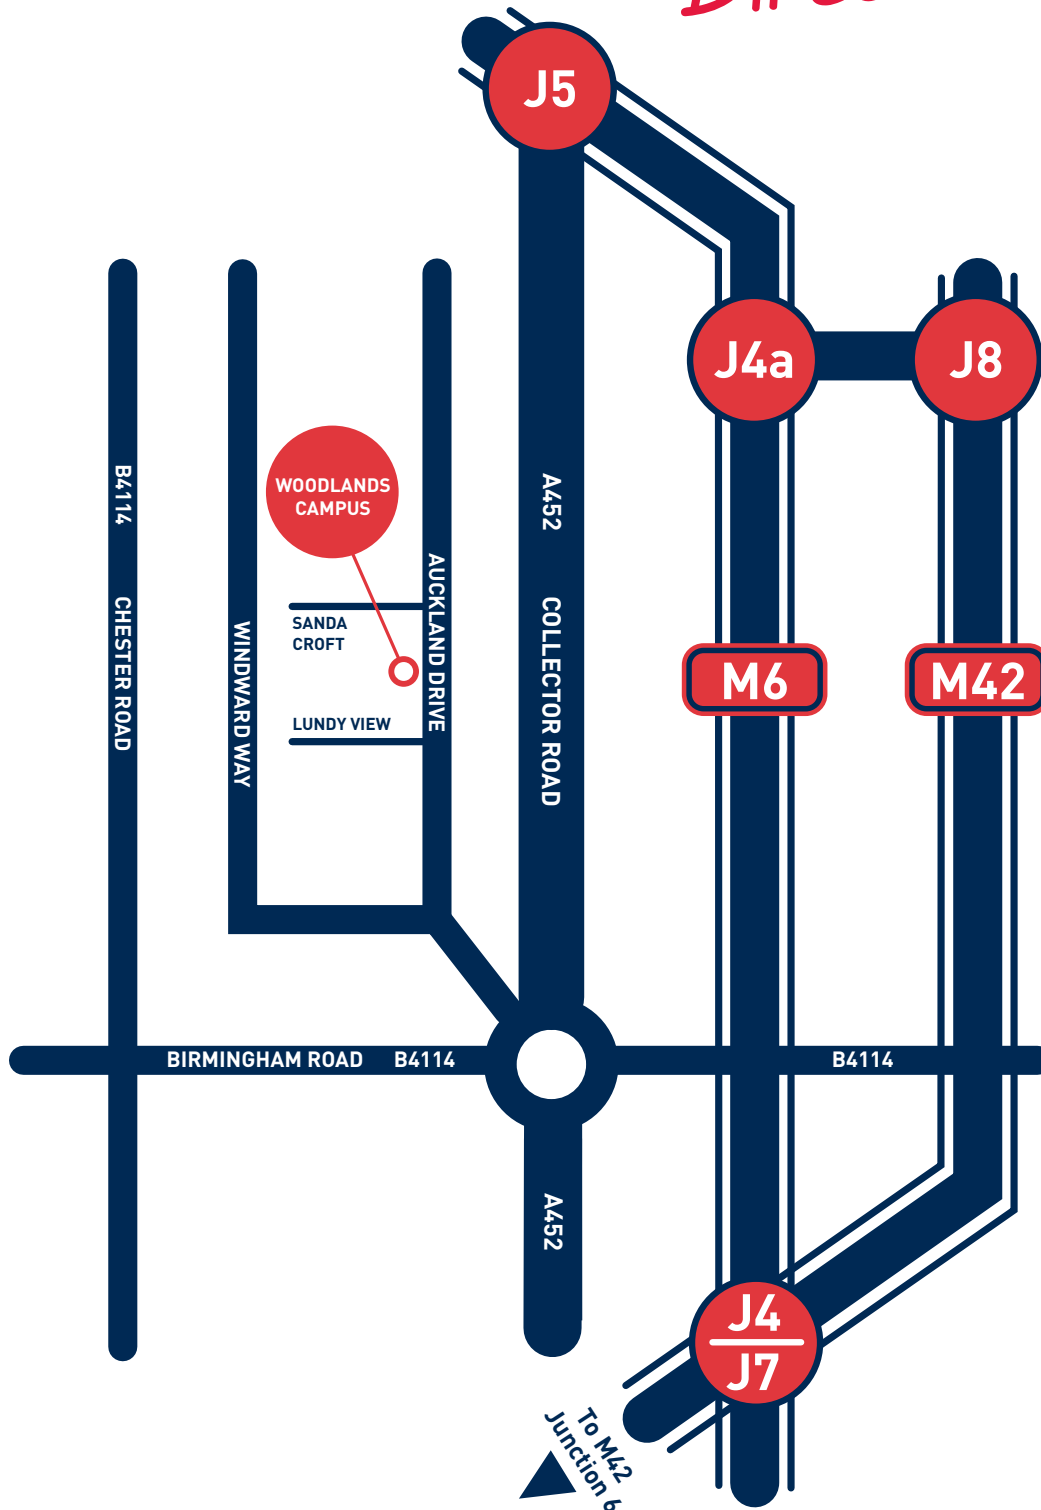

Woodlands Campus

Direction Map

Solihull College has two main centres - the **Blossomfield Campus** in Central Solihull and the **Woodlands Campus** in Smith's Wood, North Solihull. Both centres benefit from ample free car parking facilities and are well served by public transport.

From M6 North

If you are travelling on the **M6 (north)**, leave the motorway at junction 5 and take the first exit off the roundabout onto A452 (Collector Road). After travelling for approximately 3.5 miles you will come to another roundabout, take the fourth exit off the roundabout into a slip road connecting to Auckland Drive. Turn right into Auckland Drive and travel for approximately 0.25 miles. The Woodlands Campus is on your left hand side.

From M6 South

If you are travelling on the **M6 (south)**, leave the M6 at junction 4a (M42 Link) and connect to the M42 (South). Leave motorway at junction 6 and take the A45 (Coventry Road) towards Birmingham. Follow signposts to Birmingham International Airport and take the B4438 (Bickenhill Lane) sign posted to Elmdon Trading Estate. After a series of 7 roundabouts take the second exit off the main roundabout (Birmingham Business Park) onto A452 (Chester Road). Continue along A452 for approximately 2 miles, going straight ahead at the 1st roundabout; at the second roundabout turn right (sign posted to Sutton Coldfield / Brownhills). At the 3rd roundabout, take the second exit off entering into a slip road connecting to Auckland Drive. Turn right into Auckland Drive and travel for approximately 0.25 miles. The Woodlands Campus is on your left hand side.