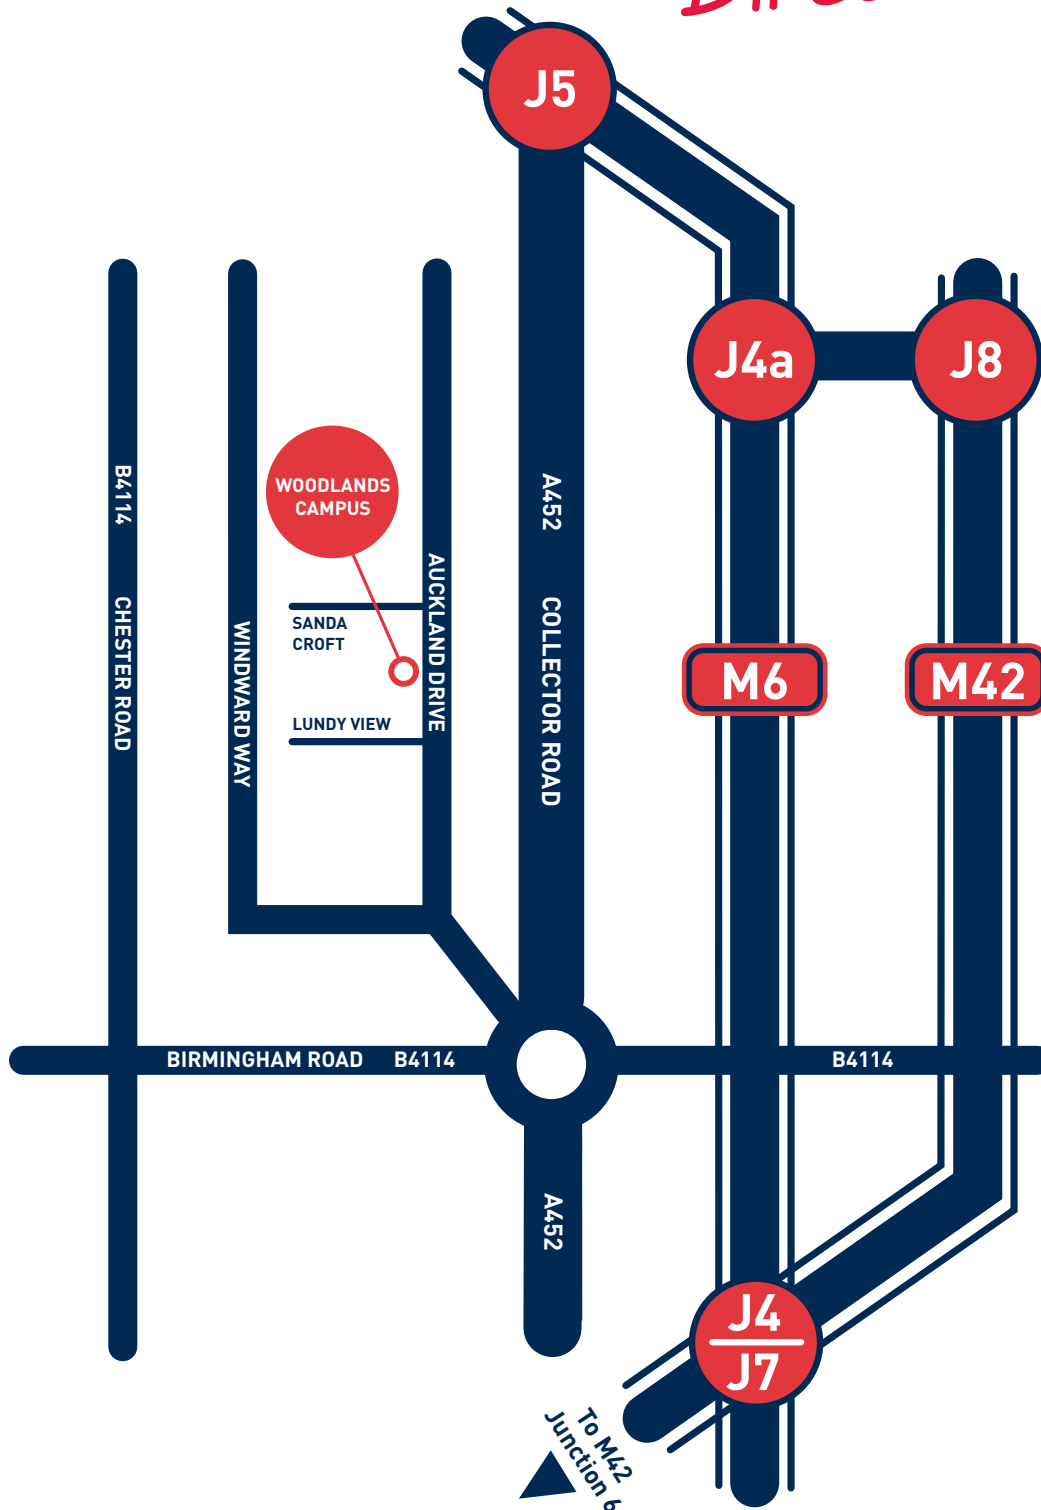

Woodlands Campus

Direction Map

Solihull College has two main centres - the **Blossomfield Campus** in Central Solihull and the **Woodlands Campus** in Smith's Wood, North Solihull. Both centres benefit from ample free car parking facilities and are well served by public transport.

From M6 North

If you are travelling on the **M6 (north)**, leave the motorway at junction 5 and take the first exit off the roundabout onto A452 (Collector Road). After travelling for approximately 3.5 miles you will come to another roundabout, take the fourth exit off the roundabout into a slip road connecting to Auckland Drive. Turn right into Auckland Drive and travel for approximately 0.25 miles. The Woodlands Campus is on your left hand side.

From M6 South

If you are travelling on the **M6 (south)**, leave the M6 at junction 4a (M42 Link) and connect to the M42 (South). Leave motorway at junction 6 and take the A45 (Coventry Road) towards Birmingham. Follow signposts to Birmingham International Airport and take the B4438 (Bickenhill Lane) sign posted to Elmdon Trading Estate. After a series of 7 roundabouts take the second exit off the main roundabout (Birmingham Business Park) onto A452 (Chester Road). Continue along A452 for approximately 2 miles, going straight ahead at the 1st roundabout; at the second roundabout turn right (sign posted to Sutton Coldfield / Brownhills). At the 3rd roundabout, take the second exit off entering into a slip road connecting to Auckland Drive. Turn right into Auckland Drive and travel for approximately 0.25 miles. The Woodlands Campus is on your left hand side.